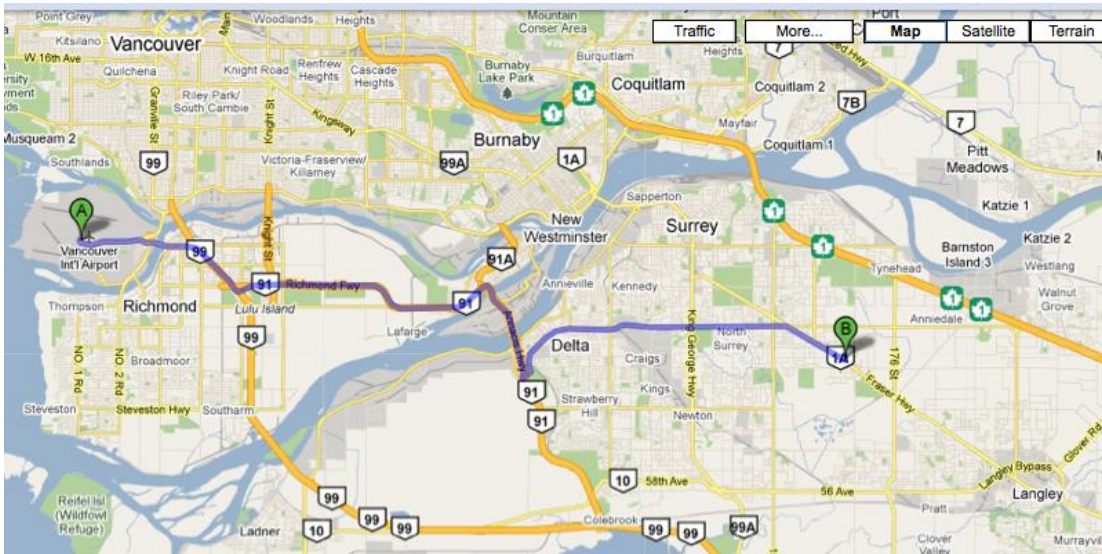

Vancouver International Airport to Surrey Sport & Leisure Complex

- | | | |
|---|--|-----------------------------|
| | 1. Head south on Grant McConachie Way toward Service Rd
About 3 mins | go 2.4 km
total 2.4 km |
| ↗ | 2. Take the ramp onto Sea Island Way
About 3 mins | go 2.1 km
total 4.4 km |
| | 3. Merge onto Hwy 99 S/BC-99 S via the ramp to Victoria/Seattle
About 2 mins | go 2.2 km
total 6.6 km |
| ↘ | 4. Take exit 37 to merge onto Hwy 91 S/BC-91 S toward Delta/Surrey
About 11 mins | go 14.9 km
total 21.5 km |
| ↘ | 5. Exit onto Nordel Way
About 8 mins | go 5.9 km
total 27.4 km |
| | 6. Continue straight onto 88 Ave
About 8 mins | go 6.6 km
total 34.0 km |
| ↘ | 7. Turn right at Fraser Hwy
About 4 mins | go 2.7 km
total 36.7 km |
| ↙ | 8. Turn left at 166 St
About 1 min | go 0.2 km
total 37.0 km |
| ↺ | 9. Make a U-turn | go 0.2 km
total 37.2 km |
| ↗ | 10. Slight right
Destination will be on the right | go 15 m
total 37.2 km |

 **Surrey Sport & Leisure Complex**
16555A Fraser Highway, Surrey, BC V3S 2X3 - (604) 501-5950

LINK:

[http://maps.google.ca/maps?daddr=16555A+Fraser+Highway,+Surrey,+BC+V3S+2X3+\(Surrey+Sport+%26+Leisure+Complex\)&geocode=CfAAvfZJwaOBFRj87QIdVM2u-CGcDggBUNe81g&dirflg=&saddr=Vancouver+International+Airport&f=d&hl=en&dq=fleetwood+pool,&sl=49.151645,-122.761635&spn=0.006737,0.022037&ie=UTF8&ll=49.1624,-122.961731&spn=0.224953,0.705185&z=11](http://maps.google.ca/maps?daddr=16555A+Fraser+Highway,+Surrey,+BC+V3S+2X3+(Surrey+Sport+%26+Leisure+Complex)&geocode=CfAAvfZJwaOBFRj87QIdVM2u-CGcDggBUNe81g&dirflg=&saddr=Vancouver+International+Airport&f=d&hl=en&dq=fleetwood+pool,&sl=49.151645,-122.761635&spn=0.006737,0.022037&ie=UTF8&ll=49.1624,-122.961731&spn=0.224953,0.705185&z=11)

go 1.8 km
total 3.6 km

7. At the roundabout, take the 2nd exit and stay on **Mt Lehman Rd**
About 2 mins

go 0.6 km
total 4.2 km

8. At the roundabout, take the 2nd exit onto the **HWY-1 ramp to Vancouver**
About 1 min